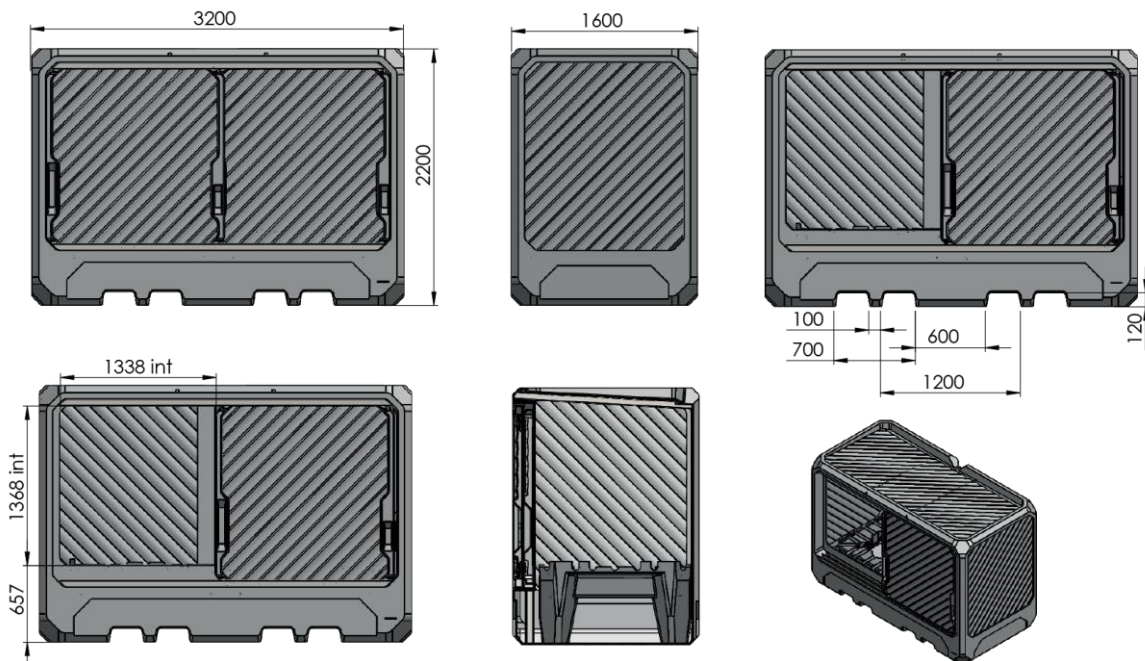

DRAWINGS

COUPE A-A